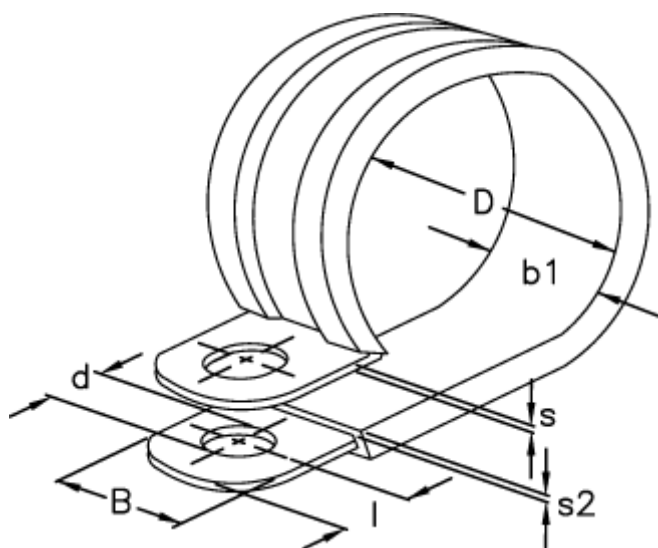

Article number: 029456112006

Description: Norma pipe retaining clip
RLGU 1. 6/12 W1

Measures

b1	= 15.0
d	= 6.4
Diameter D	= 6
l	= 6
s	= 0.8
s2	= 1.2
Width B	= 12